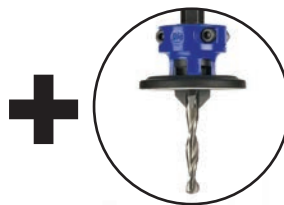

**FREE**

drill csk bit when you buy 1500 or more decking screws (excludes trim head)

- No chips or bur is left when countersinking thanks to the mill head
- Grooved shaft provides extra strength to the screw to prevent the screw tearing off
- Torx 20 drive ensures secure bit grip